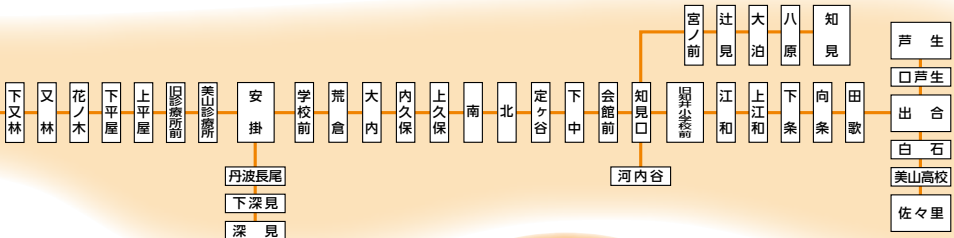

京北から知井方面行

Table with 2 columns and 12 rows showing train times for the 京北線. Includes stations like 周山, 下中, 京北病院玄関口, etc.

Table with 2 columns and 10 rows showing train times for the 京北線. Includes stations like 和泉, 美山支所前, 佐本橋, etc.

宮島から知井方面行

Table with 2 columns and 20 rows showing train times for the 知井線. Includes stations like 和泉, 美山支所前, 佐本橋, etc.

京北方面行

Table with 2 columns and 20 rows showing train times for the 京北線. Includes stations like 宮脇, 板橋, 海老坂, etc.

Table with 2 columns and 15 rows showing train times for the 芦生・佐々里線. Includes stations like 旧知井小学校前, 江和, 上下江, etc.

Table with 2 columns and 10 rows showing train times for the 河内谷線・知見線. Includes stations like 旧知井小学校前, 河内谷, 旧知井小学校前, etc.